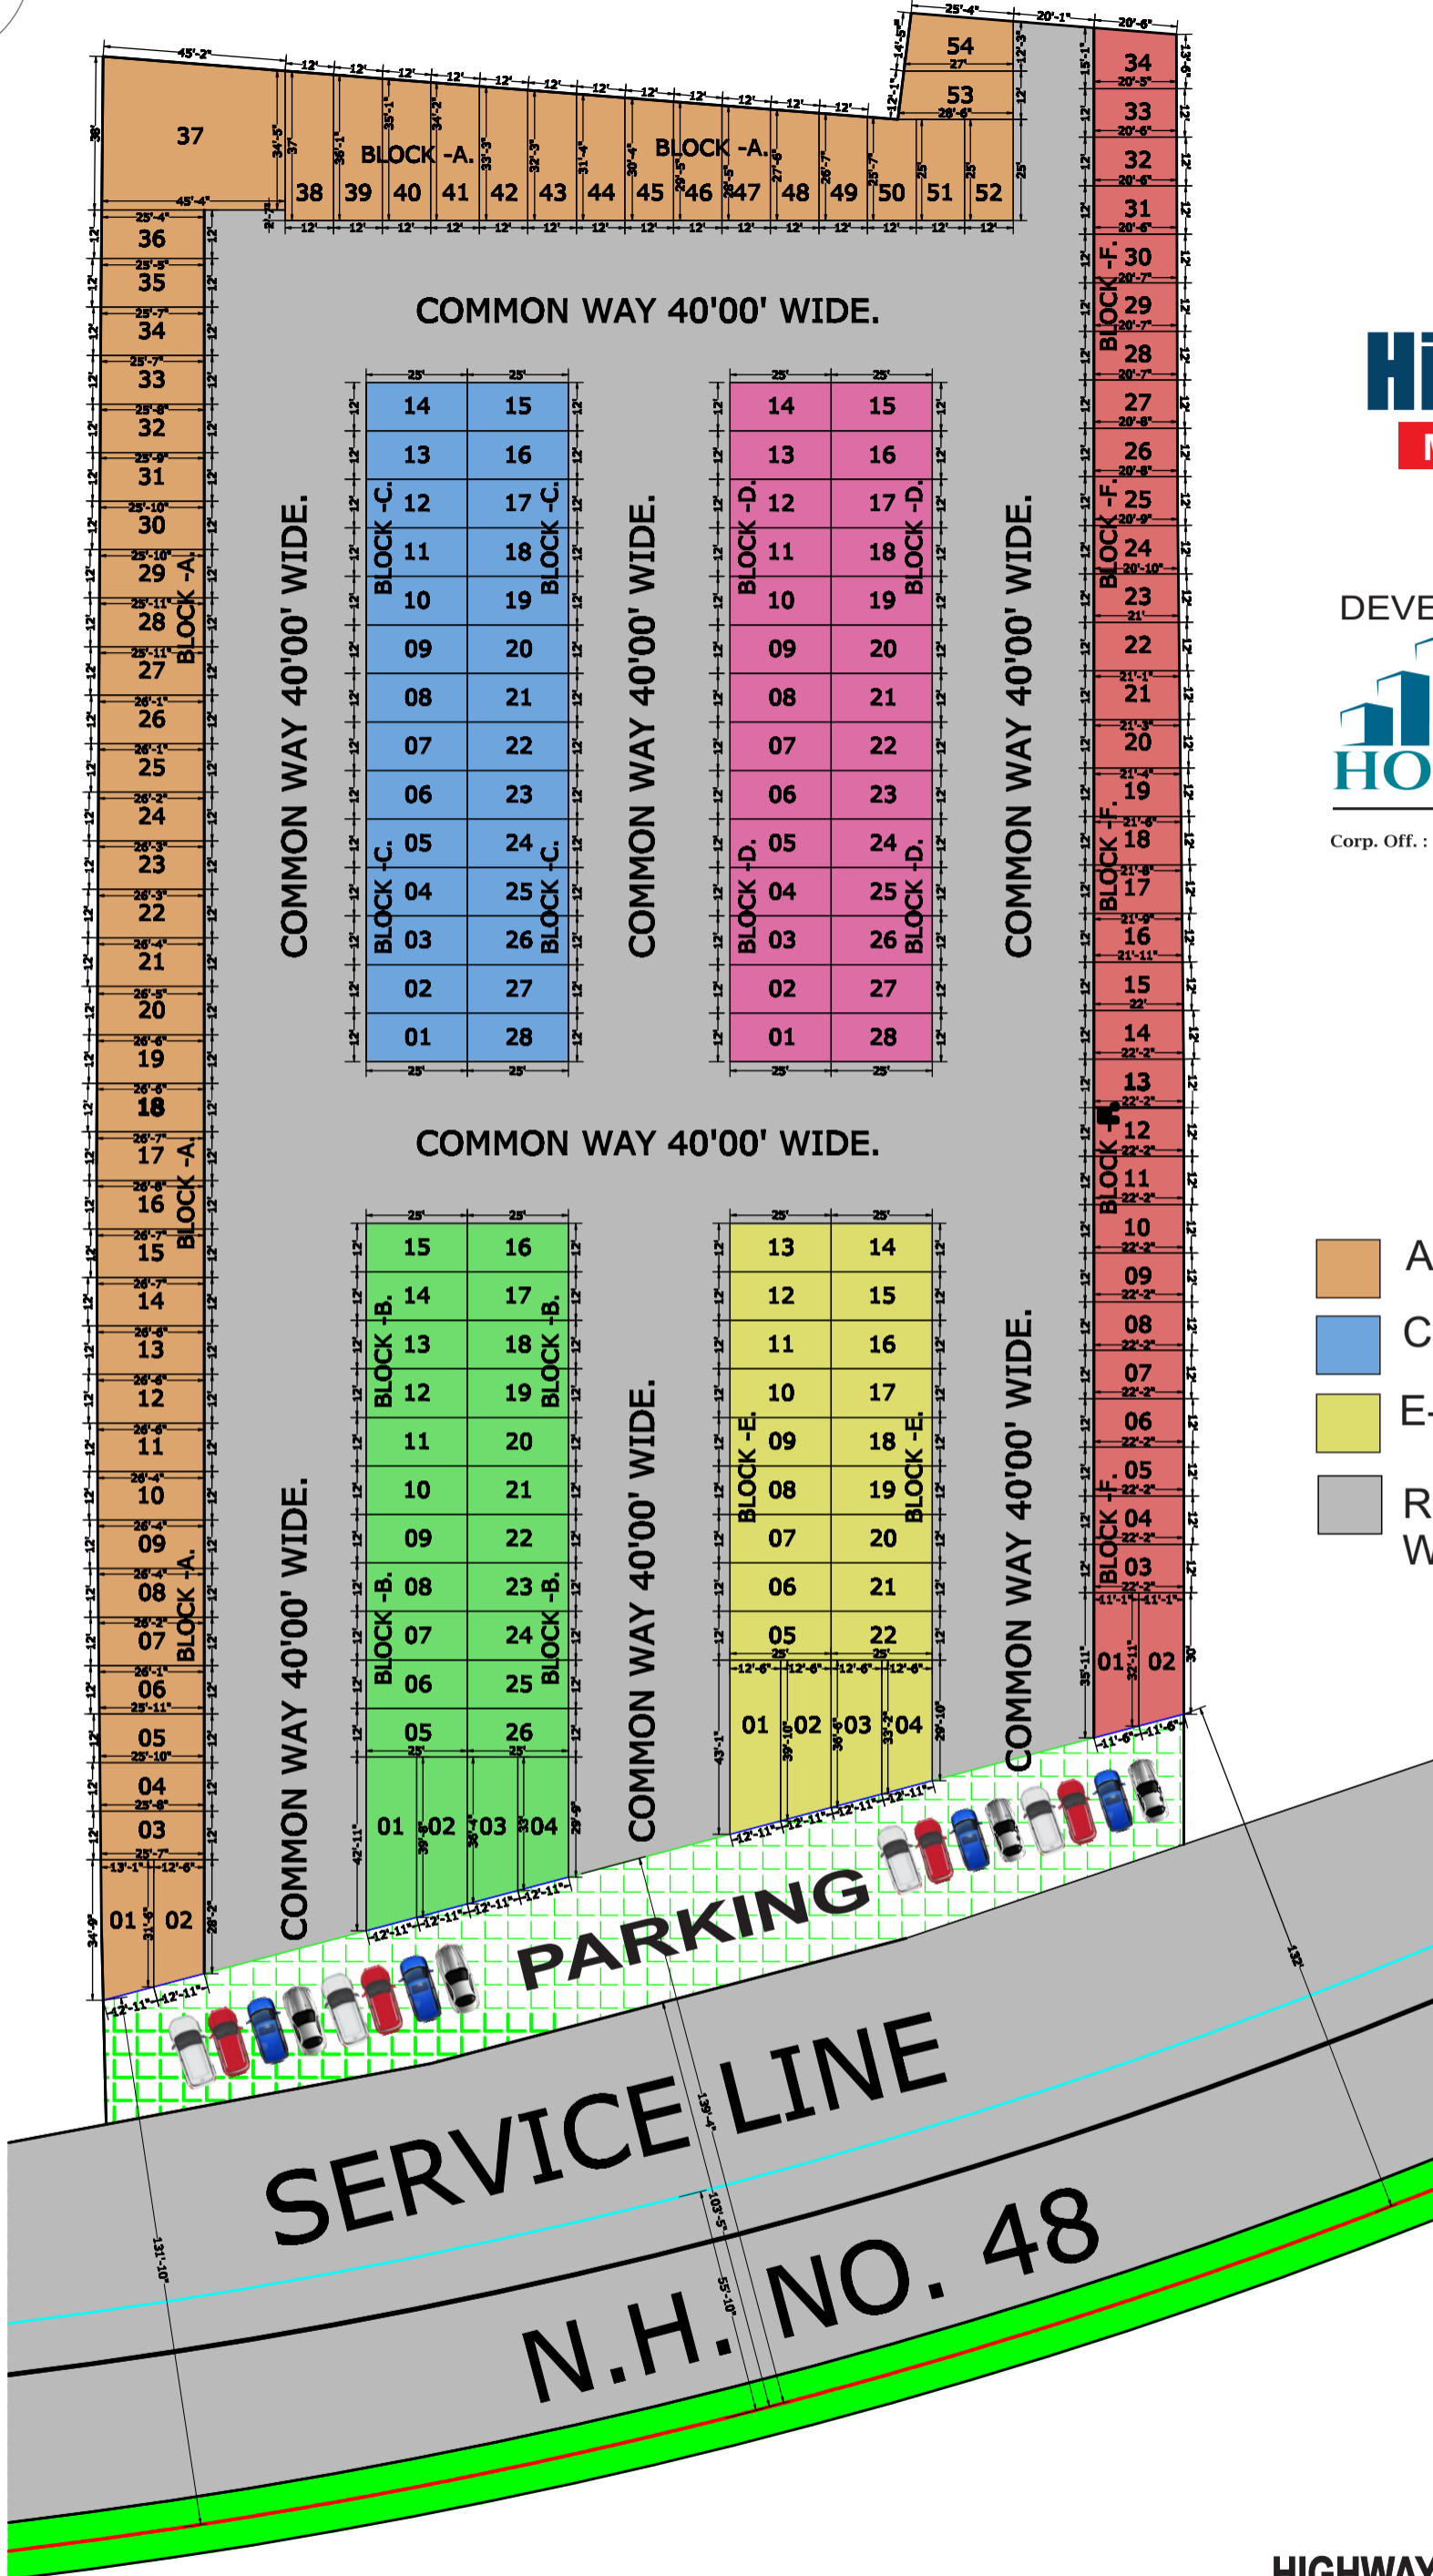

DEVELOPERS

www.rudraahousing.com

Corp. Off. : 501-504, Suneja Tower-II, District Center Jankpuri, New Delhi-110058

- A-BLOCK
- C-BLOCK
- E-BLOCK
- B-BLOCK
- D-BLOCK
- F-BLOCK
- ROAD 40 Ft Wide

HIGHWAY PLAZA
 AT NH-8 INFRONT OF HOTEL HOLIDAY FUN
 RESORT, TAN HEER KI BAWADI, PAOTA, THE.
 PAOTA, DISTT. JAIPUR, RAJASTHAN