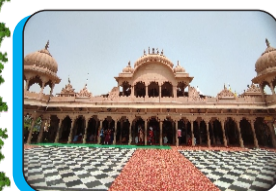

BANKE BIHARI MANDIR
30 Minutes Drive